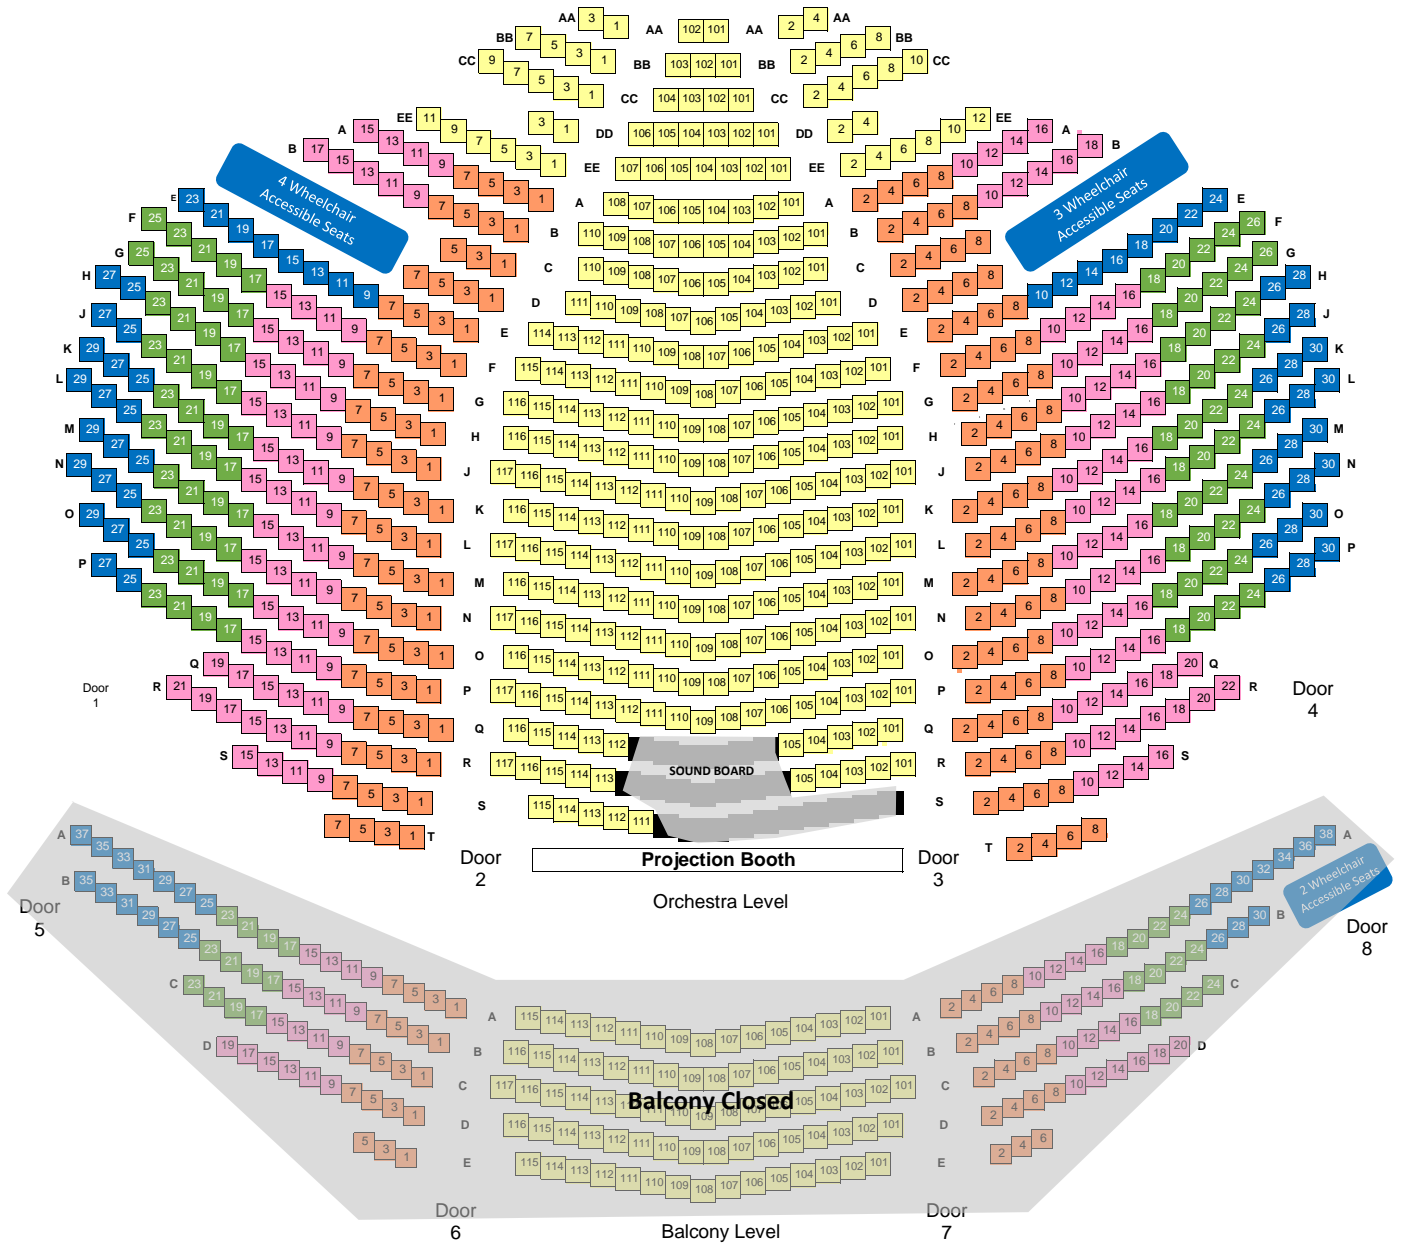

ZELLERBACH THEATRE
CIRCA PRICE MAP

S T A G E

Ticket Prices	
Price Level 1	\$49
Price Level 2	\$44
Price Level 3	\$39
Price Level 4	\$36
Price Level 5	\$29